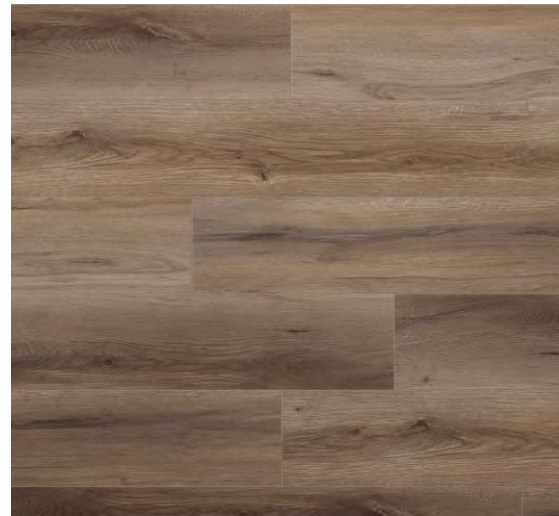

## SECONDARY BATHROOMS

FLOOR  
Bedrosians  
Porcelain Mosaic Pumice

SHOWER WALL  
Bedrosians Winter Blanco

COUNTERTOP & BACKSPLASH  
Nustone Crystal

# PLATTE PACKAGE

INTERIOR DOORS

FLOORING  
Evoke Terrace Oak Fiona

CARPET  
Shaw Acclaimed Industrial

WALL PAINT  
SW 7648

TRIM & CEILING  
PAINT SW 7006

STAIR RAILING