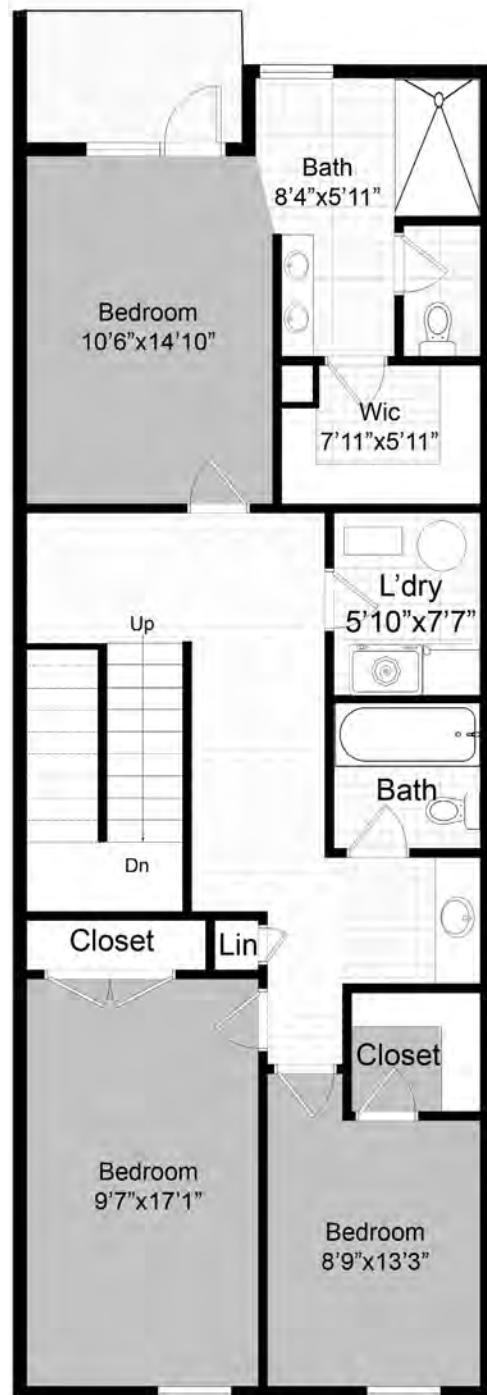

# zuni park townhomes

3 beds // 3 baths // 1,664 total sqft // 2 car attached garage

LEVEL 1

LEVEL 2

milehimodern  
the coolest homes in town