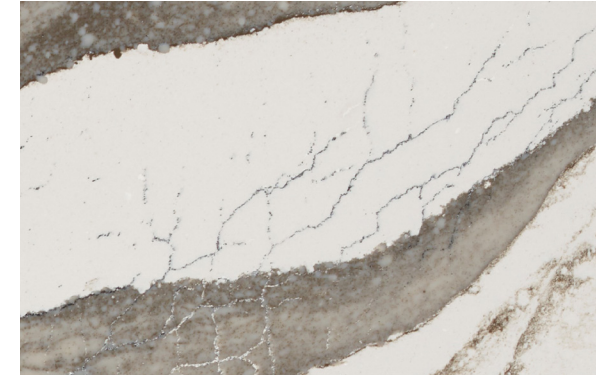

DOORS

INTERIOR DOORS

EXTERNAL DOOR HARDWARE

Schlage Bright Chrome Century Single Cylinder Handleset

KITCHENS

COUNTERTOP & BACKSPLASH

Cambria Skara Brae Polished Quartz

SHAKER