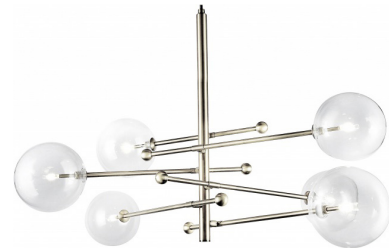

Kabi Modern Kitchen & Bath Cabinetry in Wilsonart Linen

SLAB

Kabi Modern Kitchen & Bath Cabinetry in Wilsonart Linen

FIREPLACES

FIREPLACE

Superior Fireplaces DRL3000 Pro Series Black Steel Surround, Reflective Black Glass

FIREPLACE WALL

Porcelanosa Airslate Graphite

KITCHEN SINK

Porcelanosa Stainless

KITCHEN FAUCET

Porcelanosa Chrome Faucet with Pull-Out

ISLAND LIGHTING

One Light Pendant Polished Nickel

LIGHTING

SHAKER FOYER

Fusion Four Light Chandelier
Polished Nickel

SLAB FOYER

Fusion Chrome
Ceiling Lighting

MASTER BATH

Lumens Chrome LED
Bath Bar with Opal Glass

SHAKER SECONDARY BATH

Kuzco Chrome Charleston
LED Bath Bar

SLAB SECONDARY BATH

Lumens Chrome Brazen
LED Bath Bar

STAIR SCONCE

Lumens Reflex LED
Chrome Wall Sconce

BEDROOM LIGHT

Kuzco Floyd Brushed Nickel

BATHROOMS