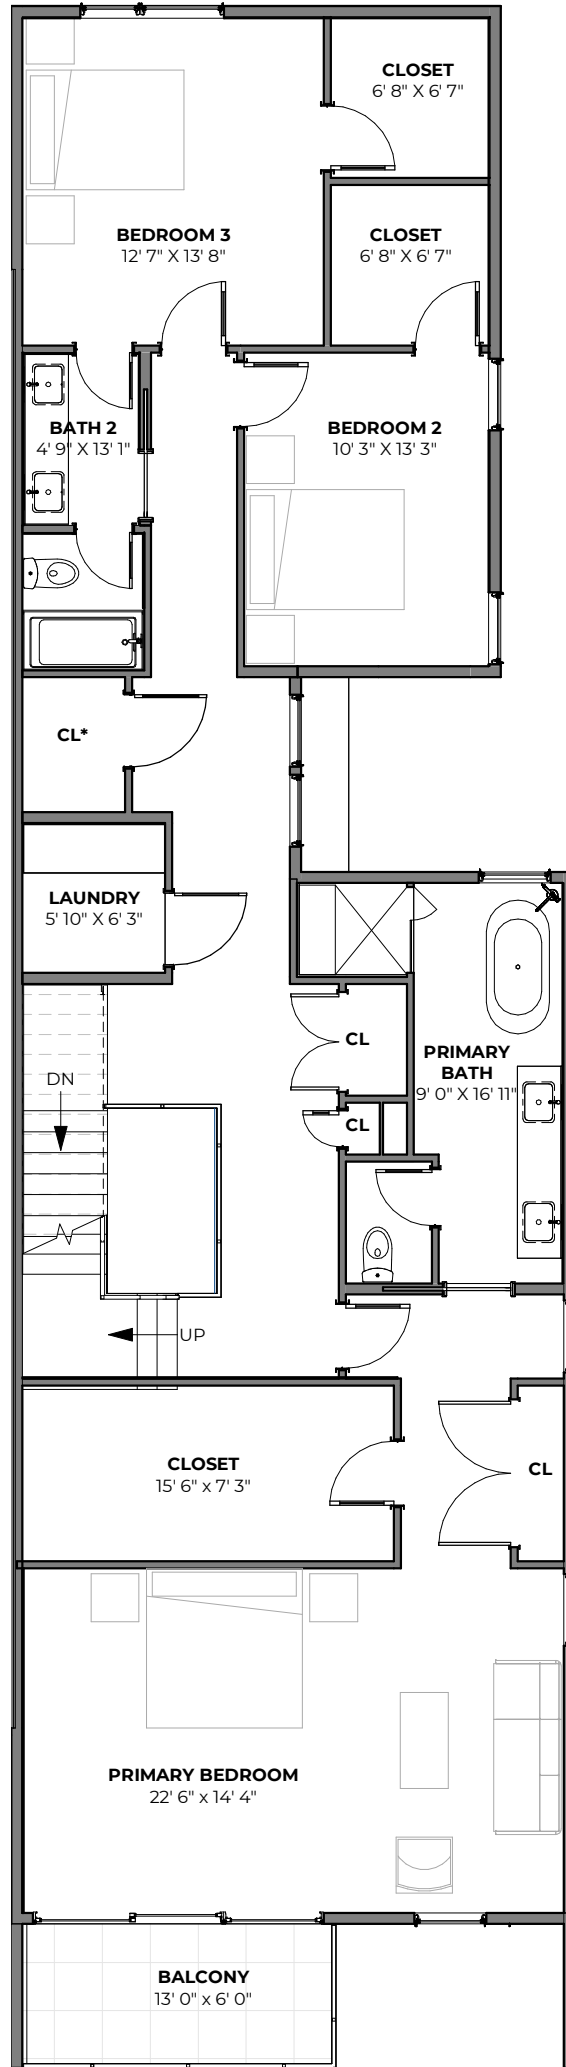

SANITAS VIEW

2-STORY UNIT - LEVEL 1

CL* = CLOSET CONFIGURED FOR
OPTIONAL ELEVATOR

CL* = CLOSET CONFIGURED FOR
OPTIONAL ELEVATOR

SANITAS VIEW

2-STORY UNIT - LEVEL 2

CL* = CLOSET CONFIGURED FOR
OPTIONAL ELEVATOR

SANITAS VIEW

2-STORY UNIT - LEVEL 3